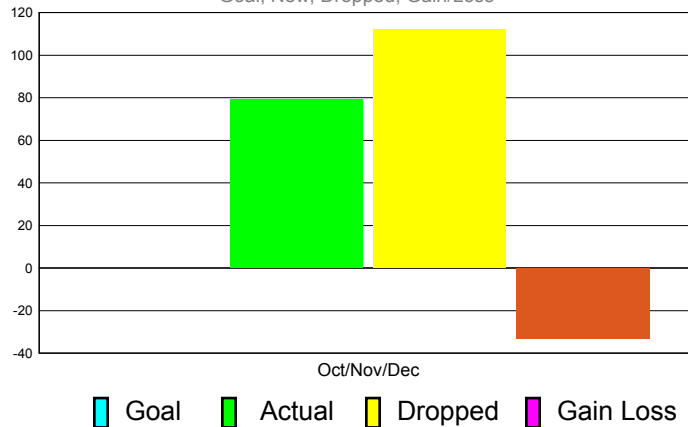

### YTD Status Quo Clubs 2010-2011

Status Quo Clubs Compared to Status Quo Members

## MEMBERSHIP

**Membership Results  
2011-2012**

**Membership  
2010-2011**

Month	Net Memb Goal	Actual New Memb	Actual Dropped Memb	Gain/Loss of Memb	Gain/Loss of Memb
Oct/Nov/Dec	0	79	112	-33	-29
<b>Totals</b>	<b>0</b>	<b>79</b>	<b>112</b>	<b>-33</b>	<b>-29</b>

### Membership Results 2011-2012

Goal, New, Dropped, Gain/Loss